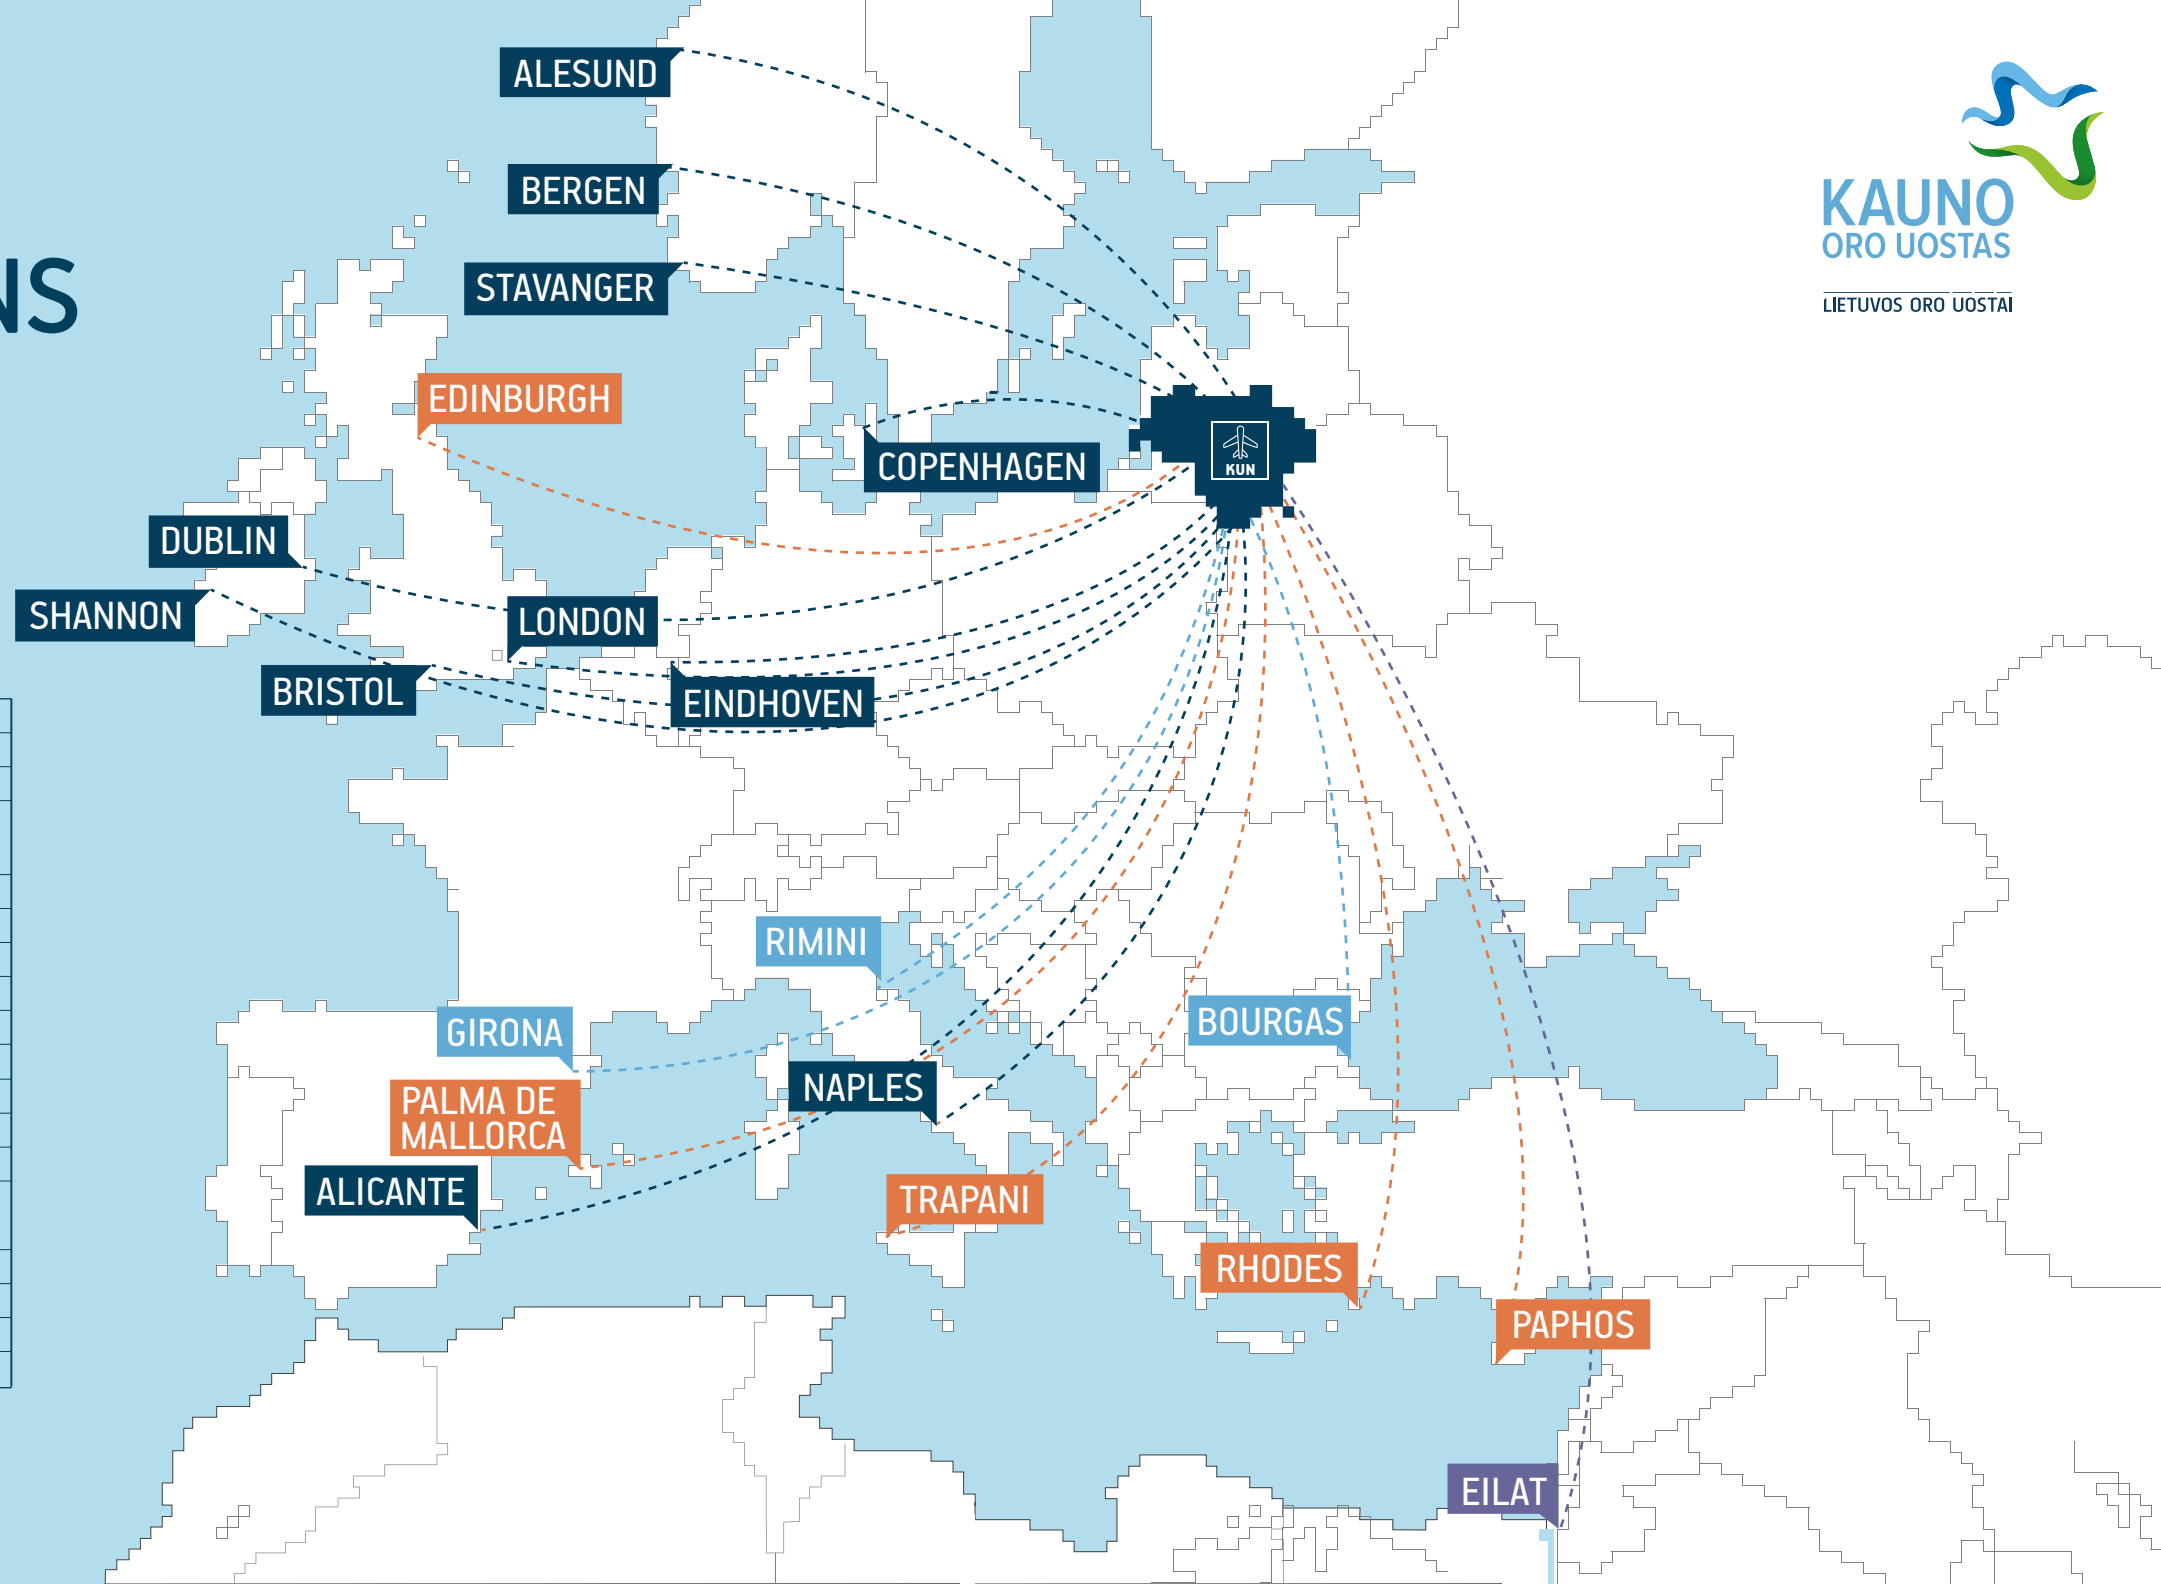

KUN FLIGHT DESTINATIONS 2017

| DESTINATION | AIRLINES |
|----------------------------|------------------|
| ALESUND (Norway) | Wizzair |
| ALICANTE (Spain) | Ryanair |
| BERGEN (Norway) | Wizzair |
| BURGASAS (Bulgarija) | Ryanair |
| BRISTOL (United Kingdom) | Ryanair |
| COPENHAGEN (Denmark) | Ryanair |
| DUBLIN (Ireland) | Ryanair |
| EDINBURGH (United Kingdom) | Ryanair |
| EILAT (Israel) | Ryanair |
| EINDHOVEN (Netherlands) | Wizzair |
| LONDON (United Kingdom) | Ryanair, Wizzair |
| NAPLES (Italy) | Ryanair |
| PALMA DE MALLORCA (Spain) | Ryanair |
| PAPHOS (Cyprus) | Ryanair |
| RIMINI (Italija) | Ryanair |
| RHODES (Greece) | Ryanair |
| SHANNON (Ireland) | Ryanair |
| STAVANGER (Norway) | Wizzair |
| TRAPANI (Italy) | Ryanair |
| ŽIRONA (Ispanija) | Ryanair |

- Summer seasonal routes
- Winter seasonal routes
- Regular routes
- Coming soon